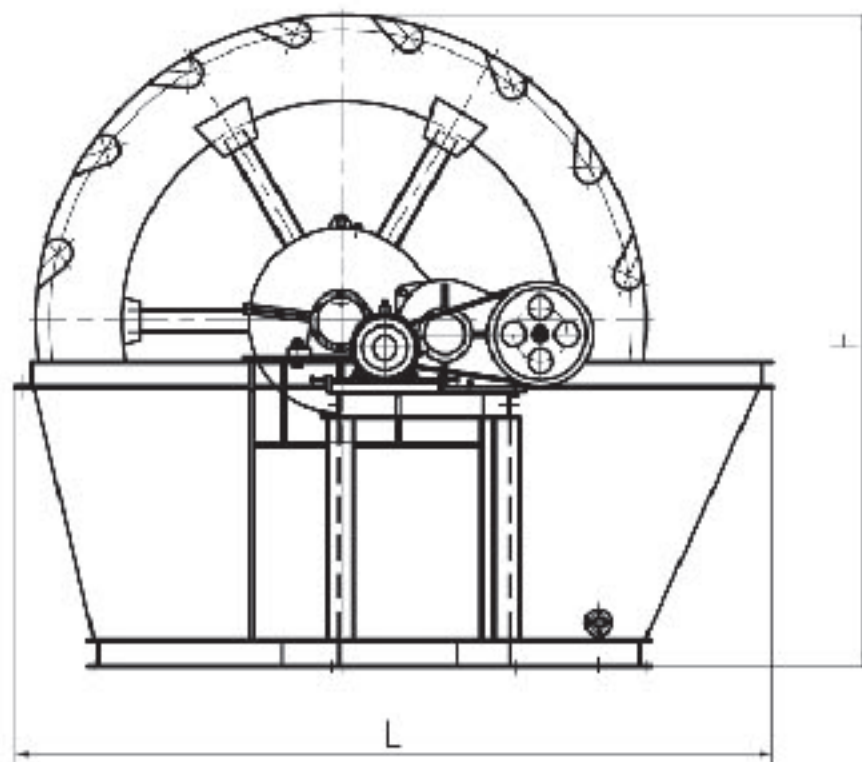

XS系列洗砂机是一种轮斗式洗选设备，主要用于建筑砂石料等的洗选脱水。

XS Series Sand Washer is a bucket-typed sand washer, mainly used in washing and dewater sand.

特点及优势

- 结构简单，维修便利。
- 处理量大，功率消耗低。
- 易损件消耗少，使用成本低。

Features and Benefits

- Simple structure, convenient to repair.
- High processing capacity and low power consumption.
- Low wear-parts consumption, low cost.

技术参数 Technical Data

型号 Model	XS2600	XS2600 II	XS2800	XS3200	XS3600
轮斗直径 Diameter of The Wheel Bucket(mm)	2600	2600	2800	3200	3600
转速 Rotation Rater(r/min)	2.5	2.5	1.2	1	1
最大入料粒度 Maximum Feeding Size(mm)	≤10	≤10	≤10	≤10	≤10
处理量 Processing Capacity(t/h)	20-50	30-70	50-100	80-120	120-180
电机功率 Motor Power(kw)	5.5	5.5	7.5	11	15
外型尺寸 Overall Dimensions(LxWxH)(mm)	3515×2070×2672	3515×2270×2672	3900×3300×2990	3965×4440×3410	4355×4505×3810
重量 Weight(kg)	2500	2900	3980	7270	9430