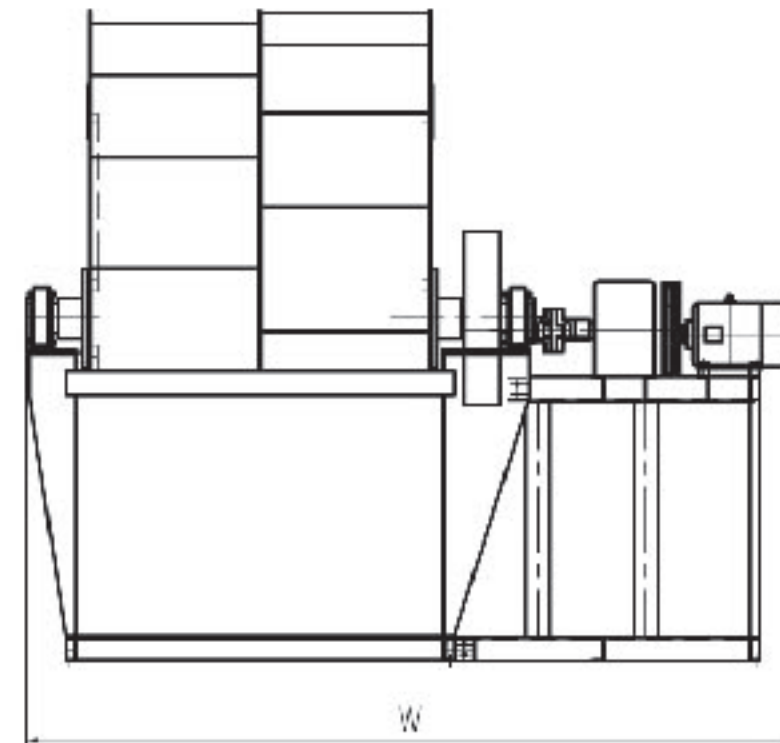

XS系列洗砂机是一种轮斗式洗选设备，主要用于建筑砂石料等的洗选脱水。

XS Series Sand Washer is a bucket-typed sand washer, mainly used in washing and dewater sand.

特点及优势

- 结构简单，维修便利。
- 处理量大，功率消耗低。
- 易损件消耗少，使用成本低。

Features and Benefits

- Simple structure, convenient to repair.
- High processing capacity and low power consumption.
- Low wear-parts consumption, low cost.

技术参数 Technical Data

型号 Model	XS2600	XS2600 II	XS2800	XS3200	XS3600
轮斗直径 Diameter of The Wheel Bucket(mm)	2600	2600	2800	3200	3600
转速 Rotation Rater(r/min)	2.5	2.5	1.2	1	1
最大入料粒度 Maximum Feeding Size(mm)	≤10	≤10	≤10	≤10	≤10
处理量 Processing Capacity(t/h)	20-50	30-70	50-100	80-120	120-180
电机功率 Motor Power(kw)	5.5	5.5	7.5	11	15
外型尺寸 Overall Dimensions(LxWxH)(mm)	3515×2070×2672	3515×2270×2672	3900×3300×2990	3965×4440×3410	4355×4505×3810
重量 Weight(kg)	2500	2900	3980	7270	9430